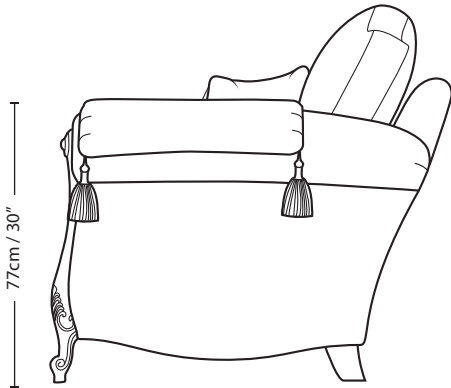

FLORENCE

3 SEATER

—29cm / 11.5"— | 158cm / 62" | —29cm / 11.5"—

100cm / 40"

51cm / 20"

77cm / 30"

219cm / 86"

Overall Height	Overall Width	Overall Depth	Arm Height	Back Height of Frame	Seat Height	Arm Width	Inside Width Arm to Arm	Seat Depth to Cushions	Seat Depth no Cushions
100cm / 40"	158cm / 62"	99cm / 39"	77cm / 30"	77cm / 30"	51cm / 20"	29cm / 11.5"	158cm / 62"	58cm / 23"	74cm / 29"

Seating sizes vary to a great extent and particularly wherever there are soft cushions involved, this is magnified with front of seat to back cushion depths, whilst formal back cushions will vary with age and plumping. It is essential to note that scatter back cushion depths will adjust from which point you measure, overtime and with plumping, the accurate measurement does not exist as it will resize each and every time you enjoy its comfort.